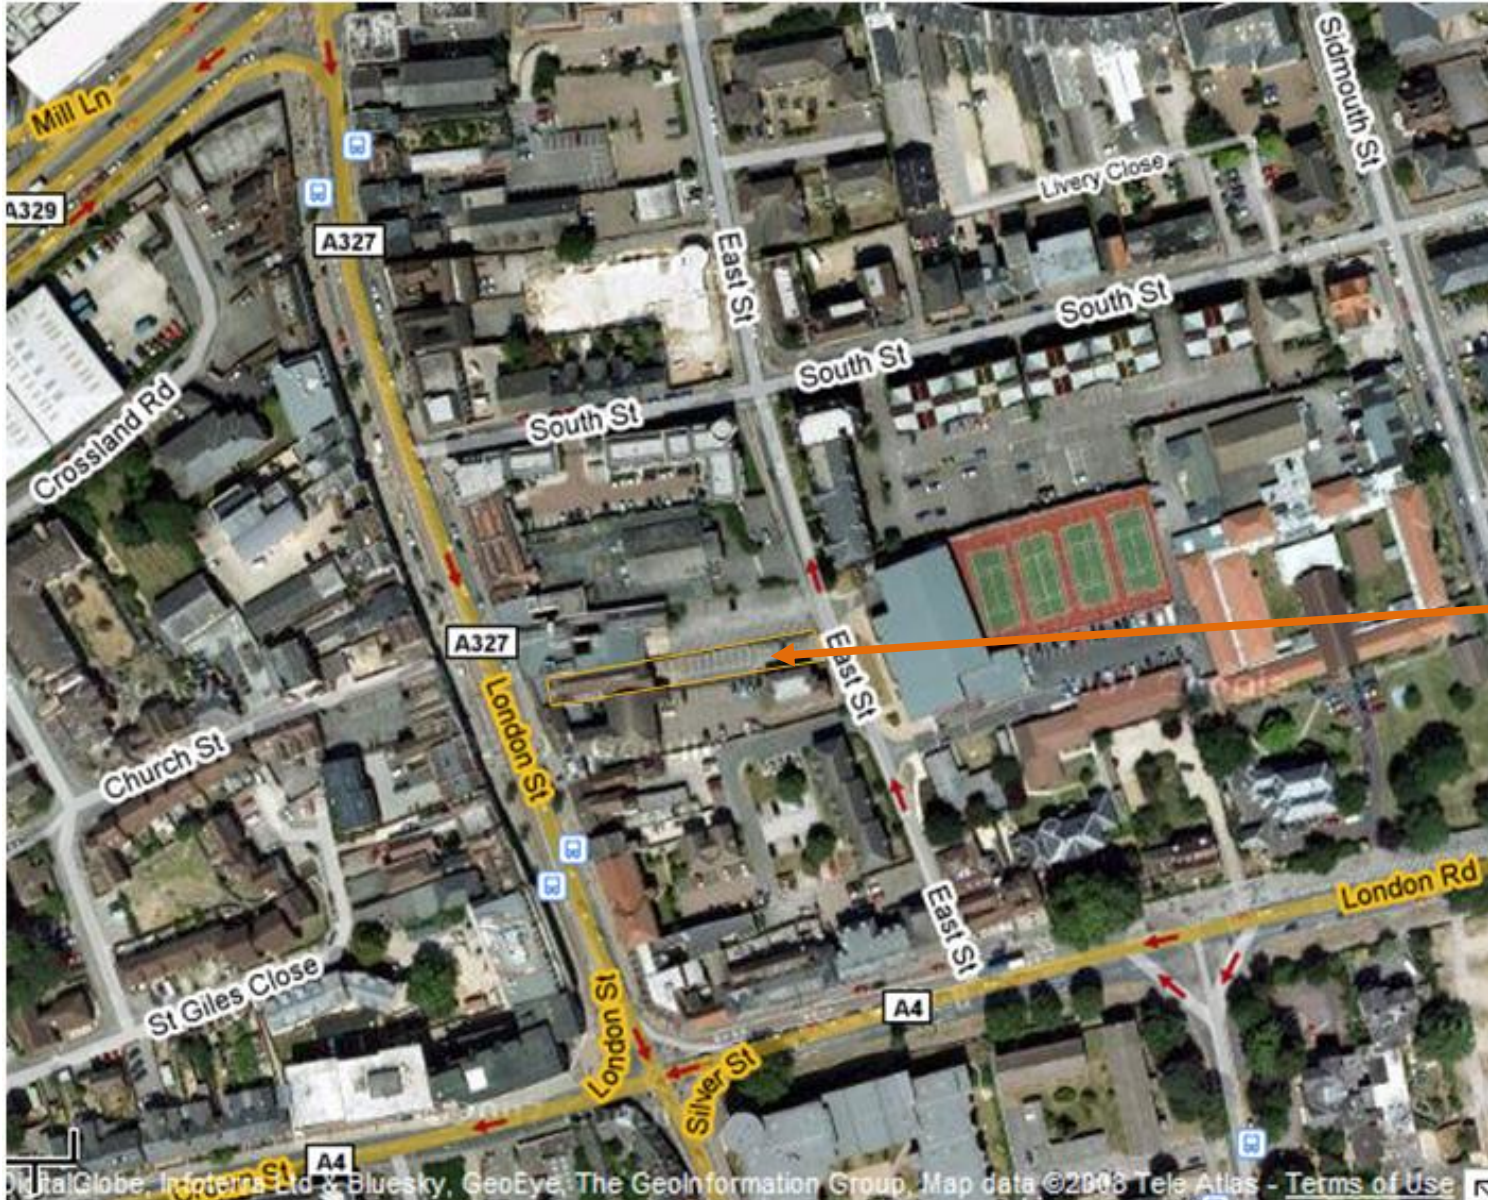

Finding the Latin Link Offices Car Park from London Street

To reach our car park you will need to take the **first left turning off London Street** into **South Street**, then turn **right** into **Sidmouth Street**, turn **right** again at the end of the road onto **London Road**, then the **first right** by the **Turks pub** into **East Street**.

Our **car park** is on the **left**, about 200m down, directly **after the red brick building** – don't miss it!

Key

Indicates a one way road: 

Other Businesses In the building